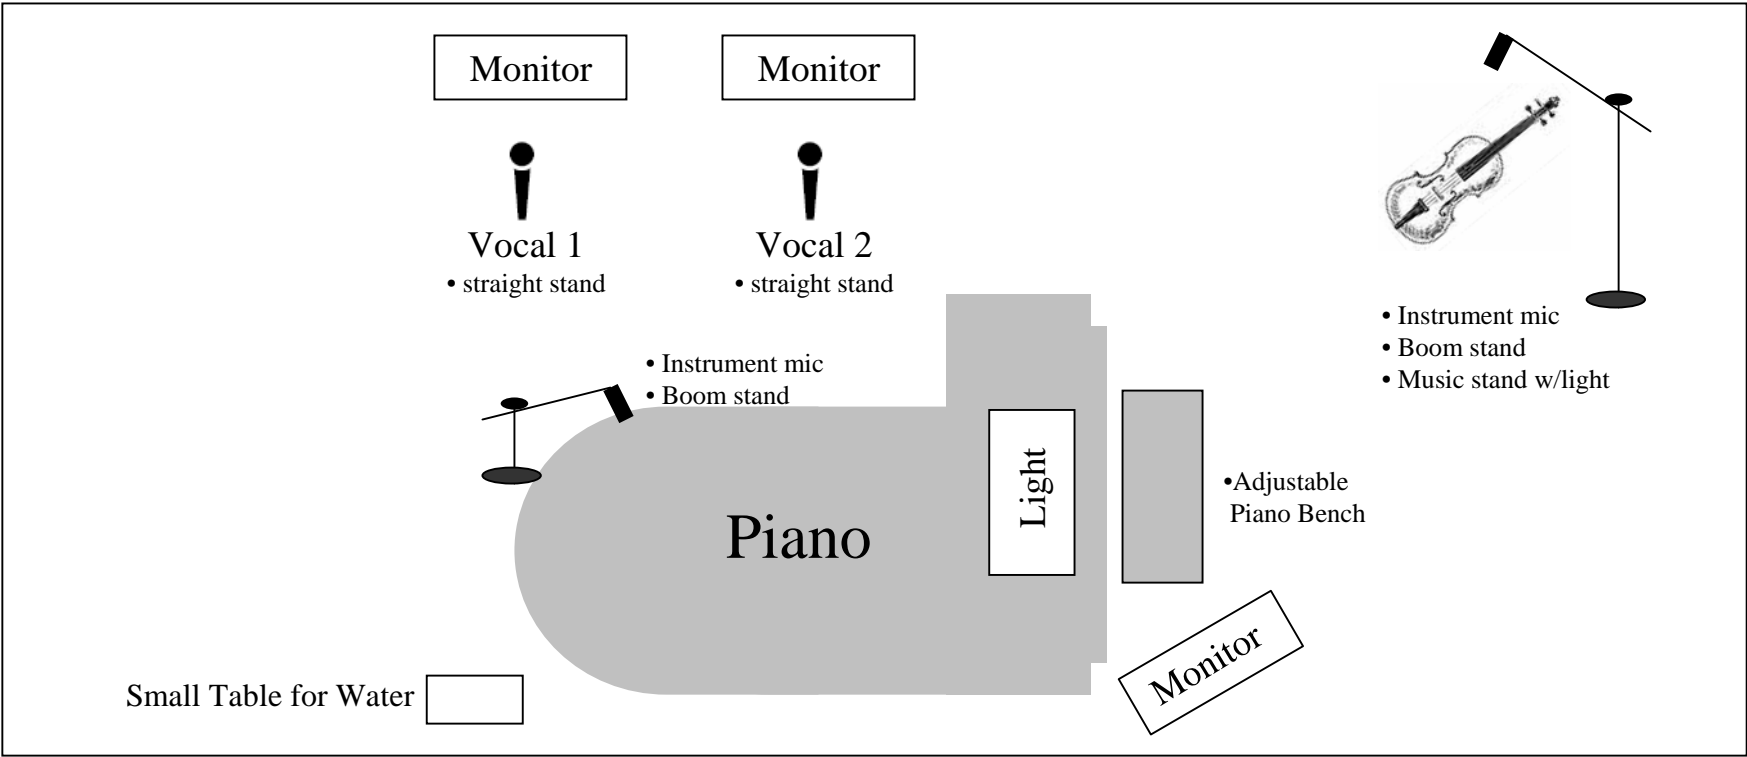

Stage Plot

Bella Sorella consists of two singers, one accompanist and a violinist

Summary: 2 Vocal Mics and Straight Stands

- 1 Piano Mic and Boom Stand
- 1 Violin Mic and Boom Stand
- 1 Music Stand with Light for the violinist
- 3 Monitors
- 1 Baby Grand Piano
- 1 Adjustable Piano Bench
- Lighting for the piano so pianist can read the music
- 1 Small Table for Water

Bella Sorella

Audience

Stage Left

Stage Right