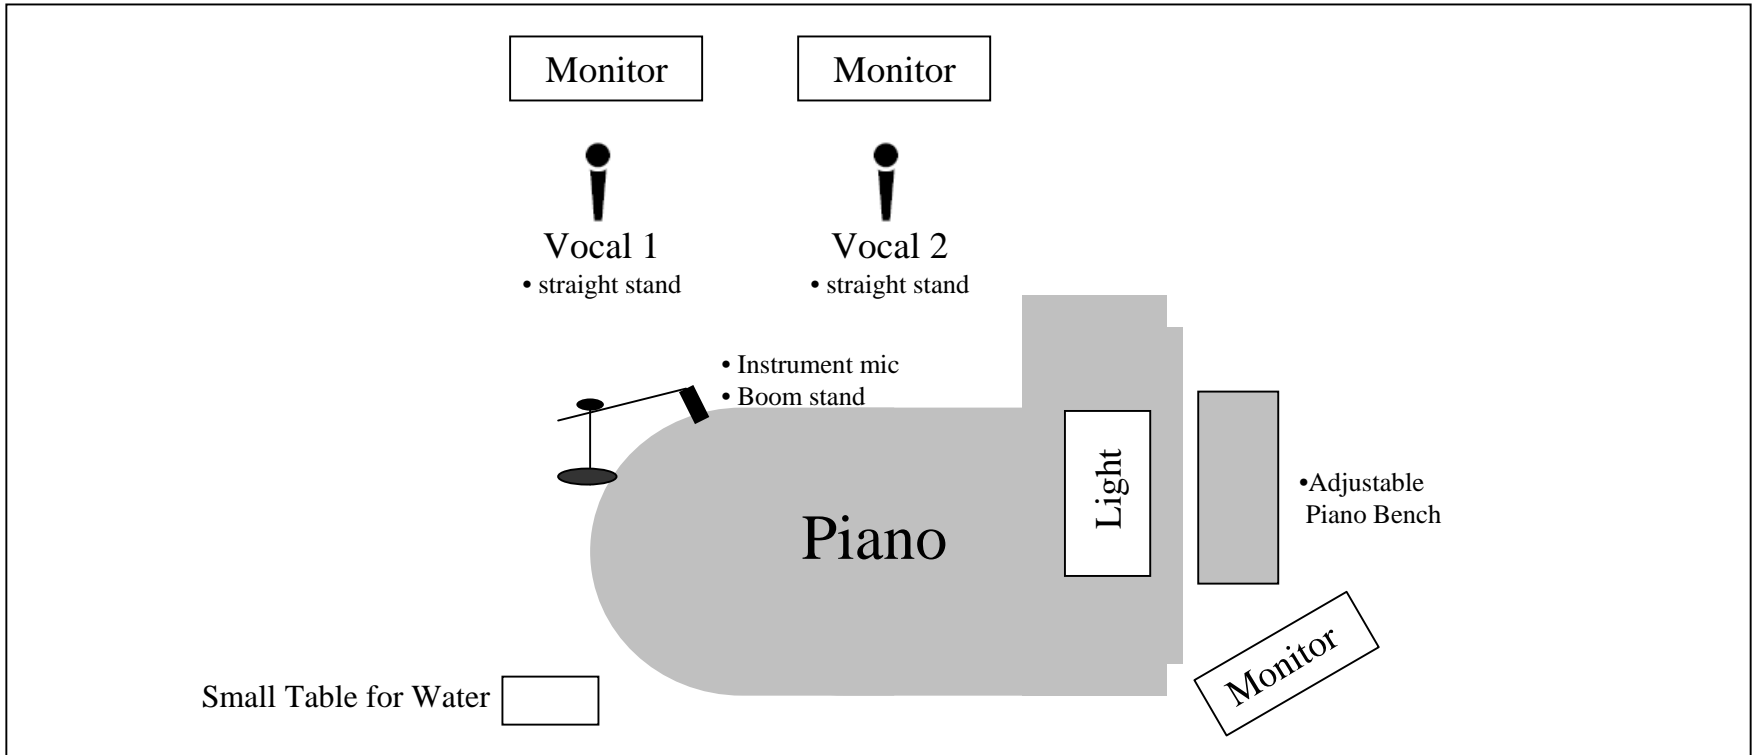

Bella Sorella

Stage Plot

Bella Sorella consists of two singers and one accompanist

Summary: 2 Vocal Mics and Straight Stands

1 Piano Mic and Boom Stand

3 Monitors

1 Baby Grand Piano

1 Adjustable Piano Bench

Lighting for the piano so pianist can read the music

1 Small Table for Water

Audience

Stage Left

Stage Right